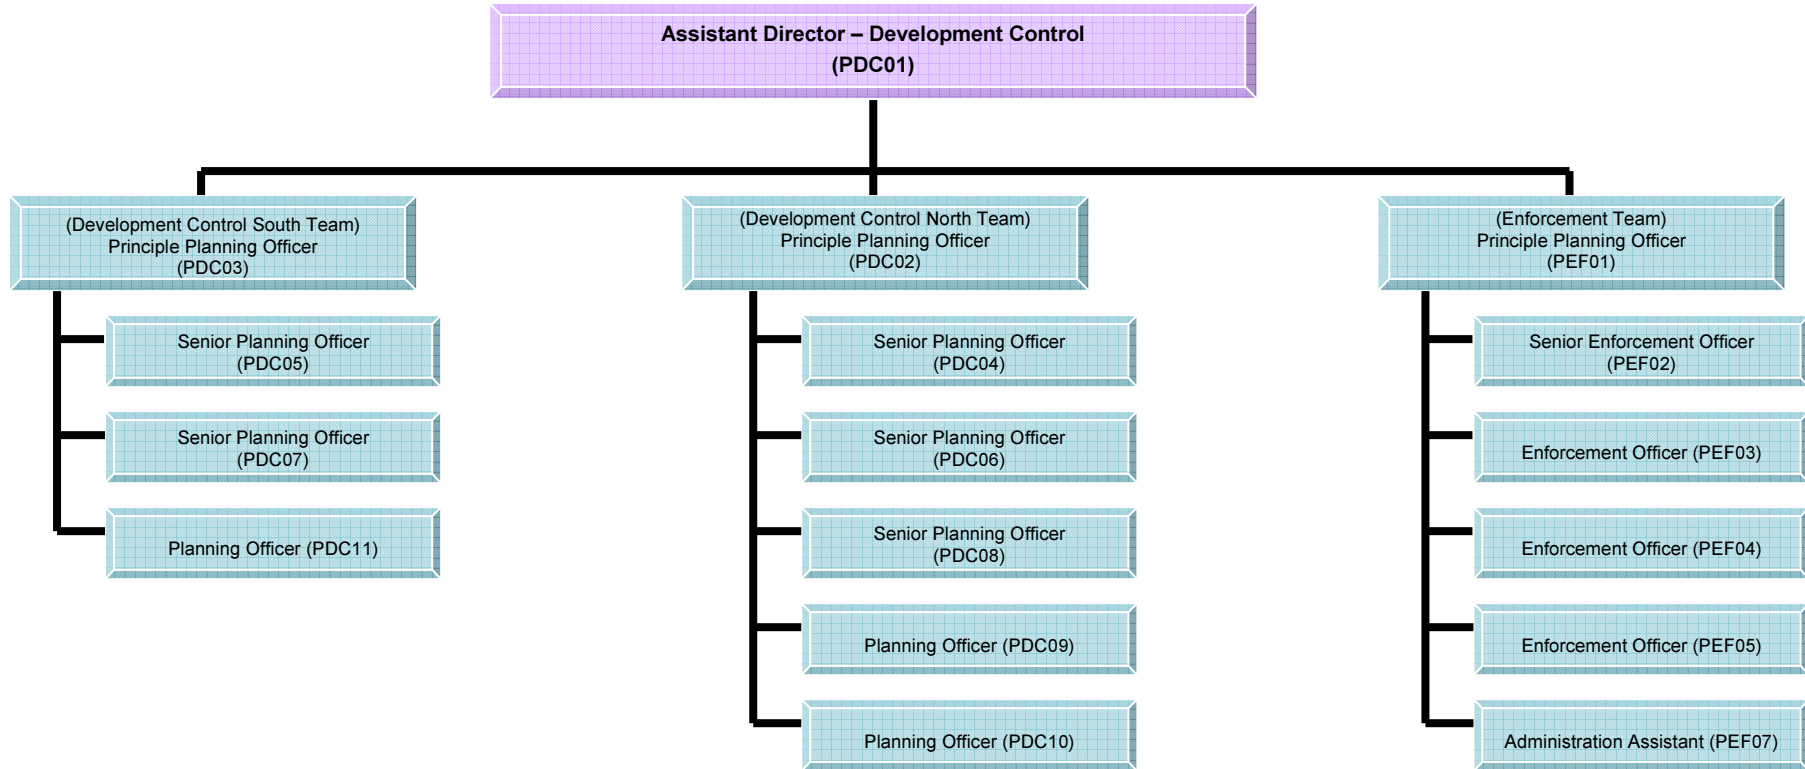

DIRECTORATE OF PLANNING AND ECONOMIC DEVELOPMENT

Development Control and Enforcement Team:

Key:

– Currently Vacant

- Seconded Post

- Volunteer

– Temporary Post

- Consultant